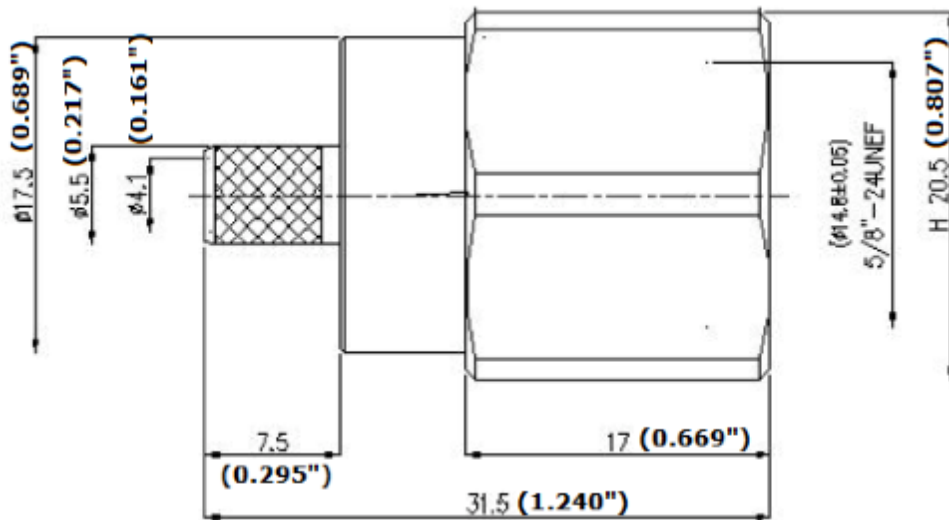

CROWN RF

Crown RF
Box 49
Farmersville, TX 75442

972-771-4711
800-225-3429 (toll free)

E-Mail: sales@crownerf.com

Website: www.crownerf.com

Solderless – EZ-Style

Crown P/N: CRN-1855QC

Description: N (Male) 'HEX' Rt. Angle LMR-240

**** This 2-pc. Quick-Connect design contains a pin secured in the connector.**

Body: Tri-Metal (White Bronze) / Brass

Insulation: Teflon

Contact: Tri-Metal / Beryllium Copper

Stripping Information:

All Measurements are in inches