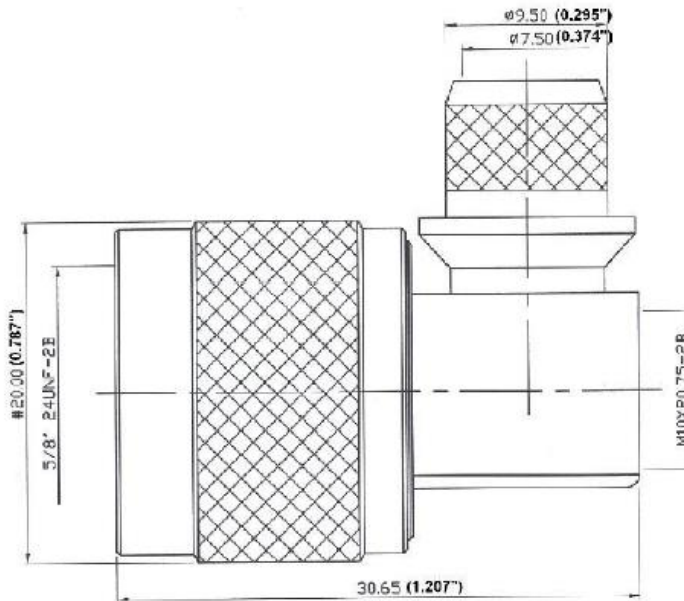

CROWN RF

Crown RF
Box 49
Farmersville, TX 75442

972-771-4711
800-225-3429 (toll free)

E-Mail: sales@crownerf.com

Website: www.crownerf.com

Crown P/N: CRN-1530

Description: N (Male) Crimp Rt. Angle RG-214

Body: Nickel / Brass

Insulation: Teflon

Contact: Gold / Beryllium Copper

*** ROHS COMPLIANT ***

Stripping Information:

All Measurements are in

(Inches)
Millimeters

(0.380)	(0.380)	(0.354)
9.7mm	9.7mm	9.0mm