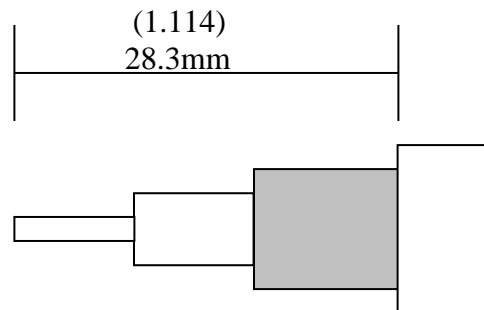

Insulation: Teflon

Contact: Gold / Beryllium Copper

*** ROHS COMPLIANT ***

Stripping Information:

All Measurements are in

(Inches)
Millimeters

(0.380)	(0.380)	(0.354)
9.7mm	9.7mm	9.0mm