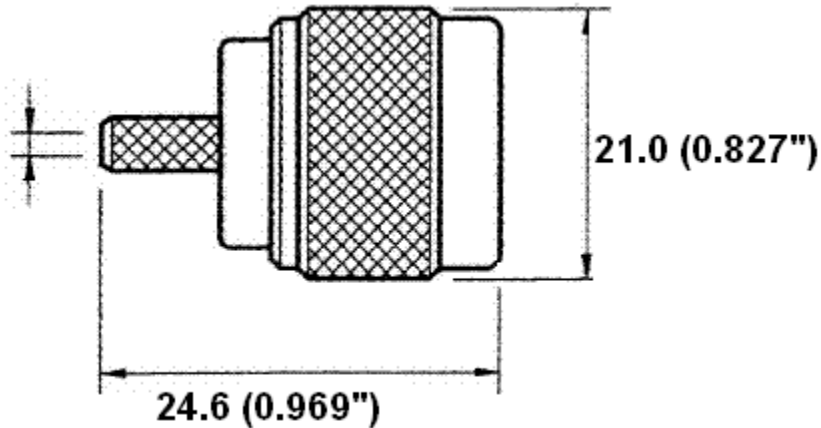

## Crown P/N: CRN-1315

**Description:** N (Male) Crimp RG-316 (Dual-Shield)

**Body:** White Bronze / Brass

**Insulation:** Teflon

**Contact:** Gold / Brass

### Stripping Information:

All Measurements are in

(Inches)  
Millimeters