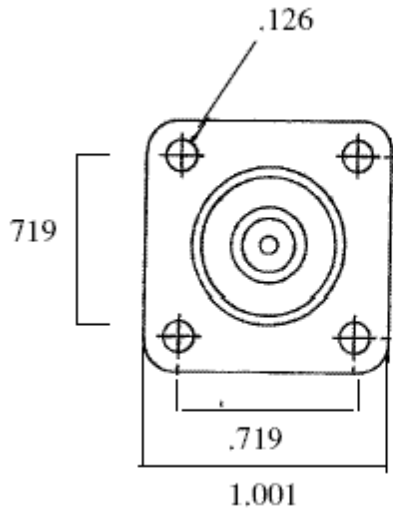

CROWN RF

Crown RF
2005A Industrial Blvd.
Rockwall, TX 75087

972-771-4711
972-771-9499 (fax)
800-225-3429 (toll free)

E-Mail: sales@crownerf.com

Website: www.crownerf.com

Crown P/N: CRN-1145

Description: N (Female) Panel Receptacle
RG-58, 142, LMR-195

Body: Nickel / Brass

Insulation: Teflon

Contact: Gold / Beryllium Copper

Stripping Information:

All Measurements are in

(Inches)
Millimeters

(0.190)	(0.146)	(0.310)
4.8mm	3.7mm	7.9mm