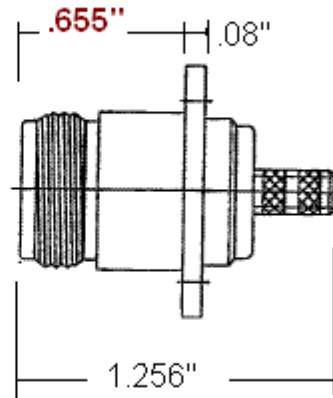

CROWN RF

Crown RF
2005A Industrial Blvd.
Rockwall, TX 75087

972-771-4711
972-771-9499 (fax)
800-225-3429 (toll free)

E-Mail: sales@crownerf.com

Website: www.crownerf.com

Crown P/N: CRN-1145

Description: N (Female) Panel Receptacle
RG-58, 142, LMR-195

Body: Nickel / Brass

Insulation: Teflon

Contact: Gold / Beryllium Copper

Stripping Information:

All Measurements are in

(Inches)
Millimeters

(0.190)	(0.146)	(0.310)
4.8mm	3.7mm	7.9mm