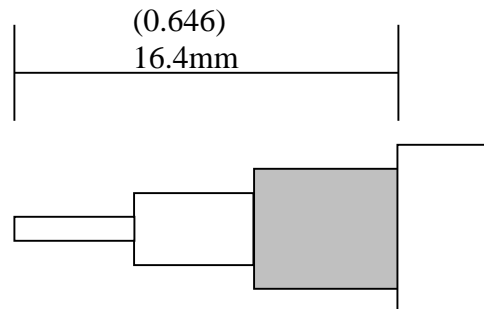

Body: Nickel / Brass

Insulation: Teflon

Contact: Gold / Beryllium Copper

Stripping Information:

All Measurements are in

(Inches)
Millimeters

(0.190)	(0.146)	(0.310)
4.8mm	3.7mm	7.9mm