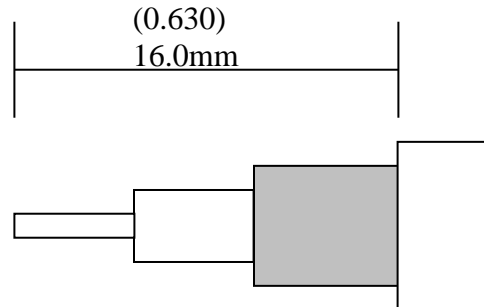

Body: Nickel / Brass

Insulation: Teflon

Contact: Gold / Beryllium Copper

Stripping Information:

All Measurements are in

(Inches)
Millimeters

(0.158)	(0.146)	(0.326)
4.0mm	3.7mm	8.2mm