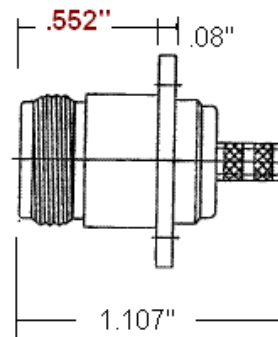

CROWN RF

Crown RF
Box 49
Farmersville, TX 75442

972-771-4711
800-225-3429 (toll free)

E-Mail: sales@crownerf.com

Website: www.crownerf.com

Crown P/N: CRN-1130

Description: N (F) Panel Receptacle
RG-58, 142, LMR-195

Body: Nickel / Brass

Insulation: Teflon

Contact: Gold / Beryllium Copper

Stripping Information:

All Measurements are in

(Inches)
Millimeters

(0.158)	(0.146)	(0.326)
4.0mm	3.7mm	8.2mm