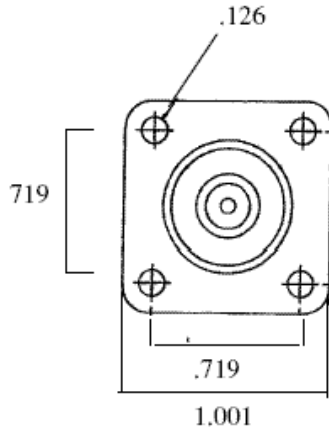

CROWN RF

Crown RF
Box 49
Farmersville, TX 75442

972-771-4711
800-225-3429 (toll free)

E-Mail: sales@crownerf.com

Website: www.crownerf.com

Crown P/N: CRN-1130

Description: N (F) Panel Receptacle
RG-58, 142, LMR-195

Body: Nickel / Brass

Insulation: Teflon

Contact: Gold / Beryllium Copper

Stripping Information:

All Measurements are in

(Inches)
Millimeters

(0.158)	(0.146)	(0.326)
4.0mm	3.7mm	8.2mm