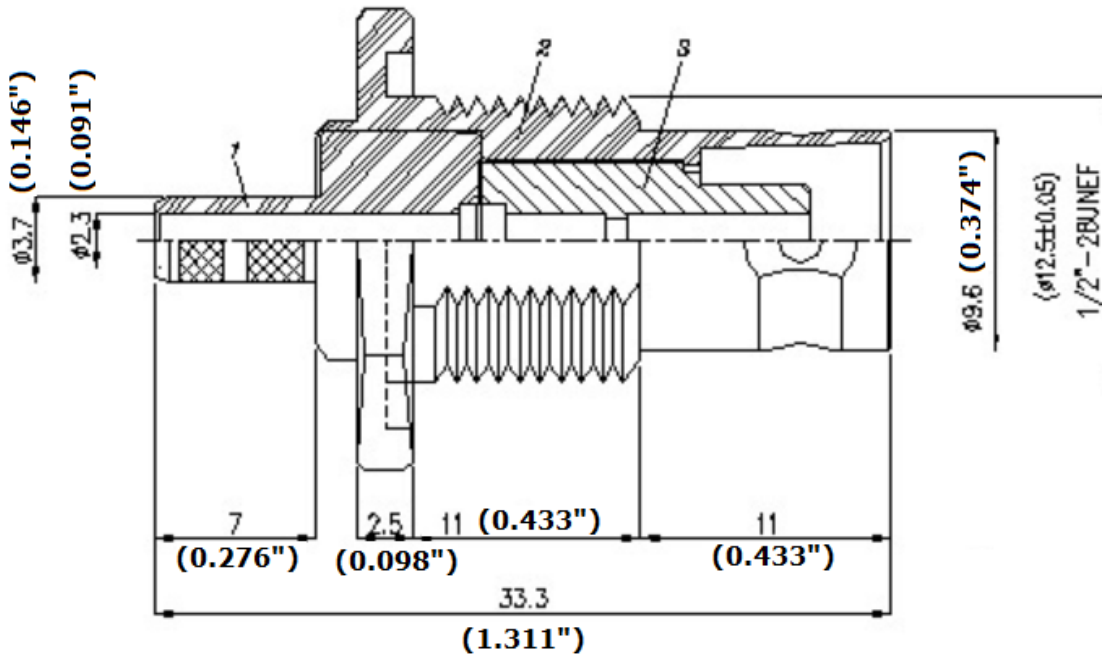

CROWN RF

Crown RF
Box 49
Farmersville, TX 75442

972-771-4711
800-225-3429 (toll free)

E-Mail: sales@crownerf.com

Website: www.crownerf.com

Crown P/N: CRB-2726

Description: BNC (Female) Bulkhead
Rear Mt. (thread .430")
RG-174, RG-188, RG-316, LMR-100

Body: Nickel / Brass

Insulation: Teflon

Contact: Gold / Brass

Stripping Information:

All Measurements are in

(Inches)
Millimeters