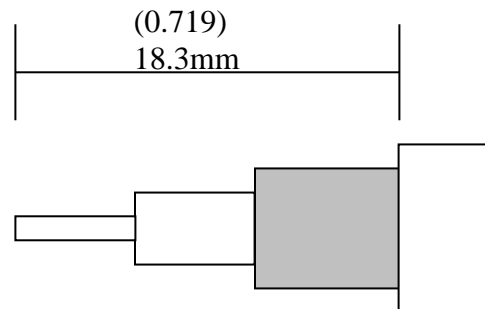

Body: Nickel / Brass

Insulation: Delrin

Contact: Gold / Beryllium Copper

Stripping Information:

All Measurements are in

(Inches)
Millimeters

(0.169)	(0.150)	(0.400)
4.3mm	3.8mm	10.2mm