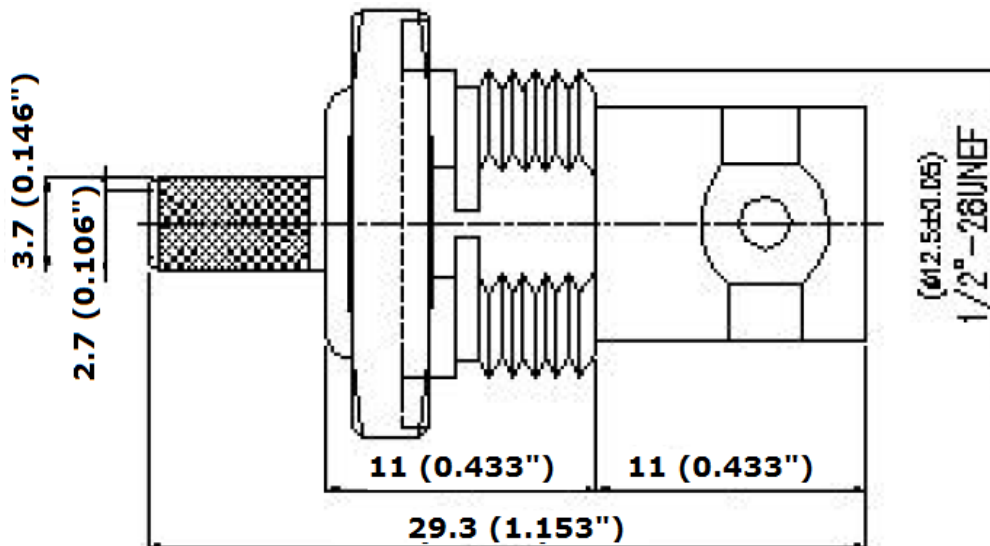

CROWN RF

Crown RF
Box 49
Farmersville, TX 75442

972-771-4711
800-225-3429 (toll free)

E-Mail: sales@crownerf.com

Website: www.crownerf.com

Crown P/N: CRB-2500

Description: BNC (Female) Bulkhead Crimp
RG-58, 141, LMR-195, SW-195

Body: Nickel / Brass

Insulation: Delrin

Contact: Gold / Beryllium Copper

Stripping Information:

All Measurements are in

(Inches)
Millimeters

(0.169)	(0.150)	(0.400)
4.3mm	3.8mm	10.2mm